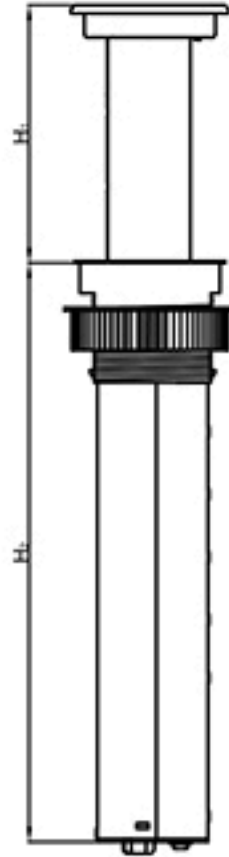

Premium Black Tempered Glass Top Cover
15W Qi-Certified Fast Wireless Charging
Waterproof Profile

Part No.	Surface panel material	Version (Module capacity)	Mounting hole size (mm)
----------	------------------------	------------------------------	-------------------------

Premium Silver Tempered Glass Top Cover
15W Qi-Certified Fast Wireless Charging
Waterproof Profile

Part No.	Surface panel material	Version (Module capacity)	Mounting hole size (mm)
----------	------------------------	-------------------------------	-------------------------

TYPE	H_1	H_2
SMT-6/2	120	350
SMT-6/3	170	400
SMT-6/4	220	450

Cutout Size: $\varnothing 95\text{mm}$