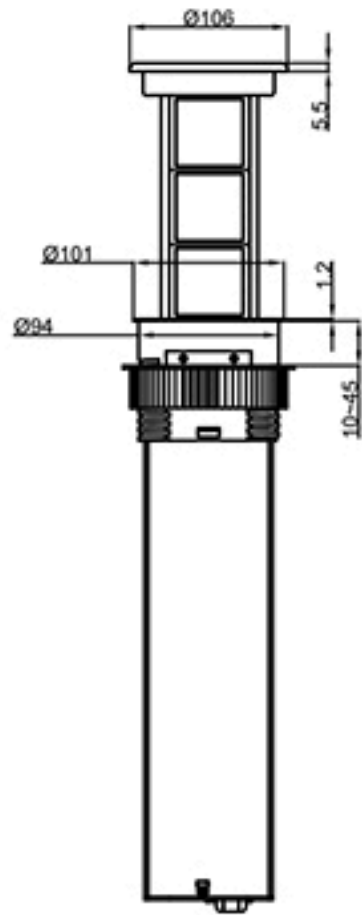

Premium Black Tempered Glass Top Cover
15W Qi-Certified Fast Wireless Charging
Waterproof Profile

Part No.	Surface panel material	Version (Module capacity)	Mounting hole size (mm)
----------	------------------------	------------------------------	-------------------------

Black tempered glass top cover / black enclosure / black 304 stainless steel collar ring / black finish modules

SMT-6B/2	Tempered glass	4	Ø95
SMT-6B/3	Tempered glass	6	Ø95
SMT-6B/4	Tempered glass	8	Ø95

Premium Silver Tempered Glass Top Cover
15W Qi-Certified Fast Wireless Charging
Waterproof Profile

Part No.	Surface panel material	Version (Module capacity)	Mounting hole size (mm)
----------	------------------------	-------------------------------	-------------------------

TYPE	H_1	H_2
SMT-6/2	120	350
SMT-6/3	170	400
SMT-6/4	220	450

Cutout Size: $\varnothing 95\text{mm}$